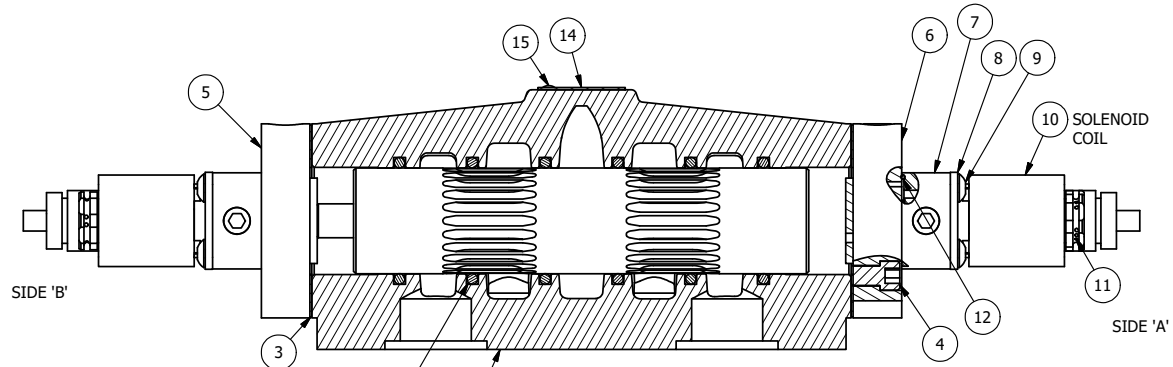

15	2	V-212	SCREW, #2 X 3/16 DRIVE, TYPE U, OVAL HEAD, STAINLESS STEEL
14	1	AN-114	NAMEPLATE, BLANK, FOR VALVES WITH SPRINGS OR DETENTS
13	2	V-19	PLUG, SOCKET PIPE 1/8" NPT (#601-3 PITTSBURG PLUG PART #.)
12	2	EMG3	GASKET - END MOUNT SOLENOID, BUNA-N, 1/4" & 3/8" VALVES
11	2	V-562	NUT, SOLENOID, SIDE EXHAUST
10	2	V-612-3	ATEX COIL 24 VDC WITH 3 METER CORD. NASS # 1215 30.1-001/6896.
9	8	V-584	SCREW, 10-24 X 1, BUTTON HEAD SOCKET CAP WITH MICROSPHERE APPLIED TO THREADS.
8	2	SEC3-7	PLATE, RE-INFORCEMENT, SOLENOID, STAMPED, 304 STAINLESS
7	2	V-550-1	SOL OPER, END MOUNT, NON-LOCKING O'RIDE
6	1	SSA48-1E	ADAPTOR, END MNT SOLENOID, 1/2", 3/4" & 1" VALVE
5	1	AY-ESY8G	ASSY - SPR CTR, FLOAT CTR SPOOL, END MOUNT SOLENOID, 3/4" & 1" VALVES
4	8	V-46	SCREW, 1/4-20 X 3/4, SOCKET HEAD CAP
3	2	ECG48	GASKET - END CAP, 1/2", 3/4" & 1" VALVE
2	6	V-30	O-RING, BUNA-N, 70 DURO, AS-220, (REF 1-3/8 X 1-5/8 X 1/8), 3/4" & 1" VALVES
1	1	BP8-1	BODY, 1" SUBPLATE, UPPER PILOTS, ANODIZED
FLG	QTY	PART NO	DESCRIPTION

LIMITS ON DIMENSIONS UNLESS OTHERWISE SPECIFIED
2-PL DECIMAL ± .01
3-PL DECIMAL ± .005
FRACTIONAL ± 1/64
ANGULAR ± 1/2°

AAA PRODUCTS INTERNATIONAL
PRODUCTS INTERNATIONAL
7114 Harry Hines Blvd
Dallas, TX 75235

DRAWN: RMckenna DATE: 4/8/2016 CHECKED: KWaite DATE: 4/8/2016
SCALE: 1:1 SHEET: 1 OF 1 RELEASED: HWomack DATE: 4/8/2016

TITLE: 1" SUBPLATE, DBL SOL, 3 POS, SPR CTR, SOL SHFT, FLOAT CTR SPL, ATEX, 24VDC, SIDE VENT
PART NO.: ESY8PGTC 24VDC
REV.:

THE INFORMATION CONTAINED WITHIN THIS DOCUMENT IS PROPRIETARY TO AAA PRODUCTS AND MAY NOT BE DISCLOSED WITHOUT PRIOR WRITTEN CONSENT